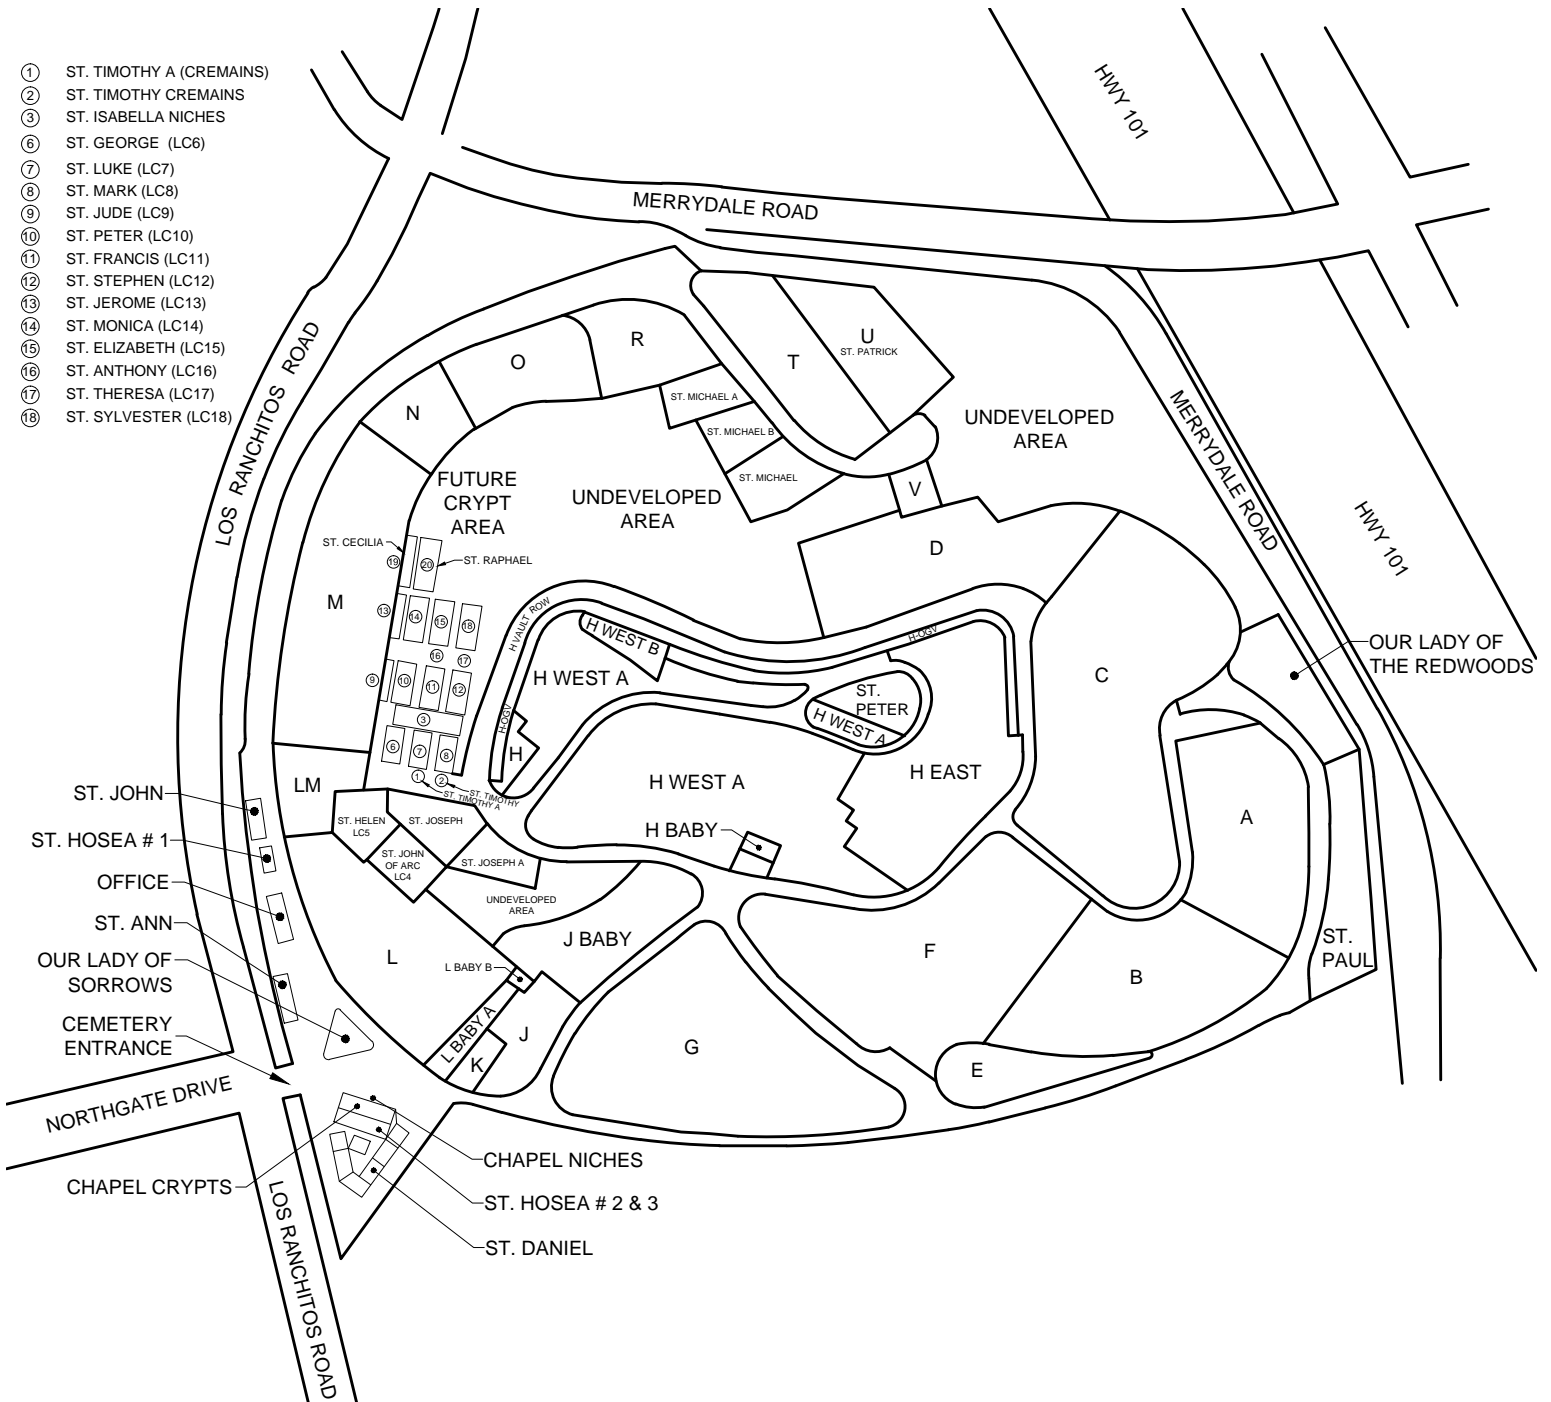

MT. OLIVET CATHOLIC CEMETERY

270 LOS RANCHITOS ROAD, SAN RAFAEL, CA 94903 | 415-479-9020

- ① ST. TIMOTHY A (CREMAINS)
- ② ST. TIMOTHY CREMAINS
- ③ ST. ISABELLA NICHES
- ⑥ ST. GEORGE (LC6)
- ⑦ ST. LUKE (LC7)
- ⑧ ST. MARK (LC8)
- ⑨ ST. JUDE (LC9)
- ⑩ ST. PETER (LC10)
- ⑪ ST. FRANCIS (LC11)
- ⑫ ST. STEPHEN (LC12)
- ⑬ ST. JEROME (LC13)
- ⑭ ST. MONICA (LC14)
- ⑮ ST. ELIZABETH (LC15)
- ⑯ ST. ANTHONY (LC16)
- ⑰ ST. THERESA (LC17)
- ⑱ ST. SYLVESTER (LC18)

LOCATION INFORMATION

NAME OF DECEASED _____

DATE OF BURIAL _____

SECTION _____

ROW _____

AREA _____

PLOT _____

GRAVE _____