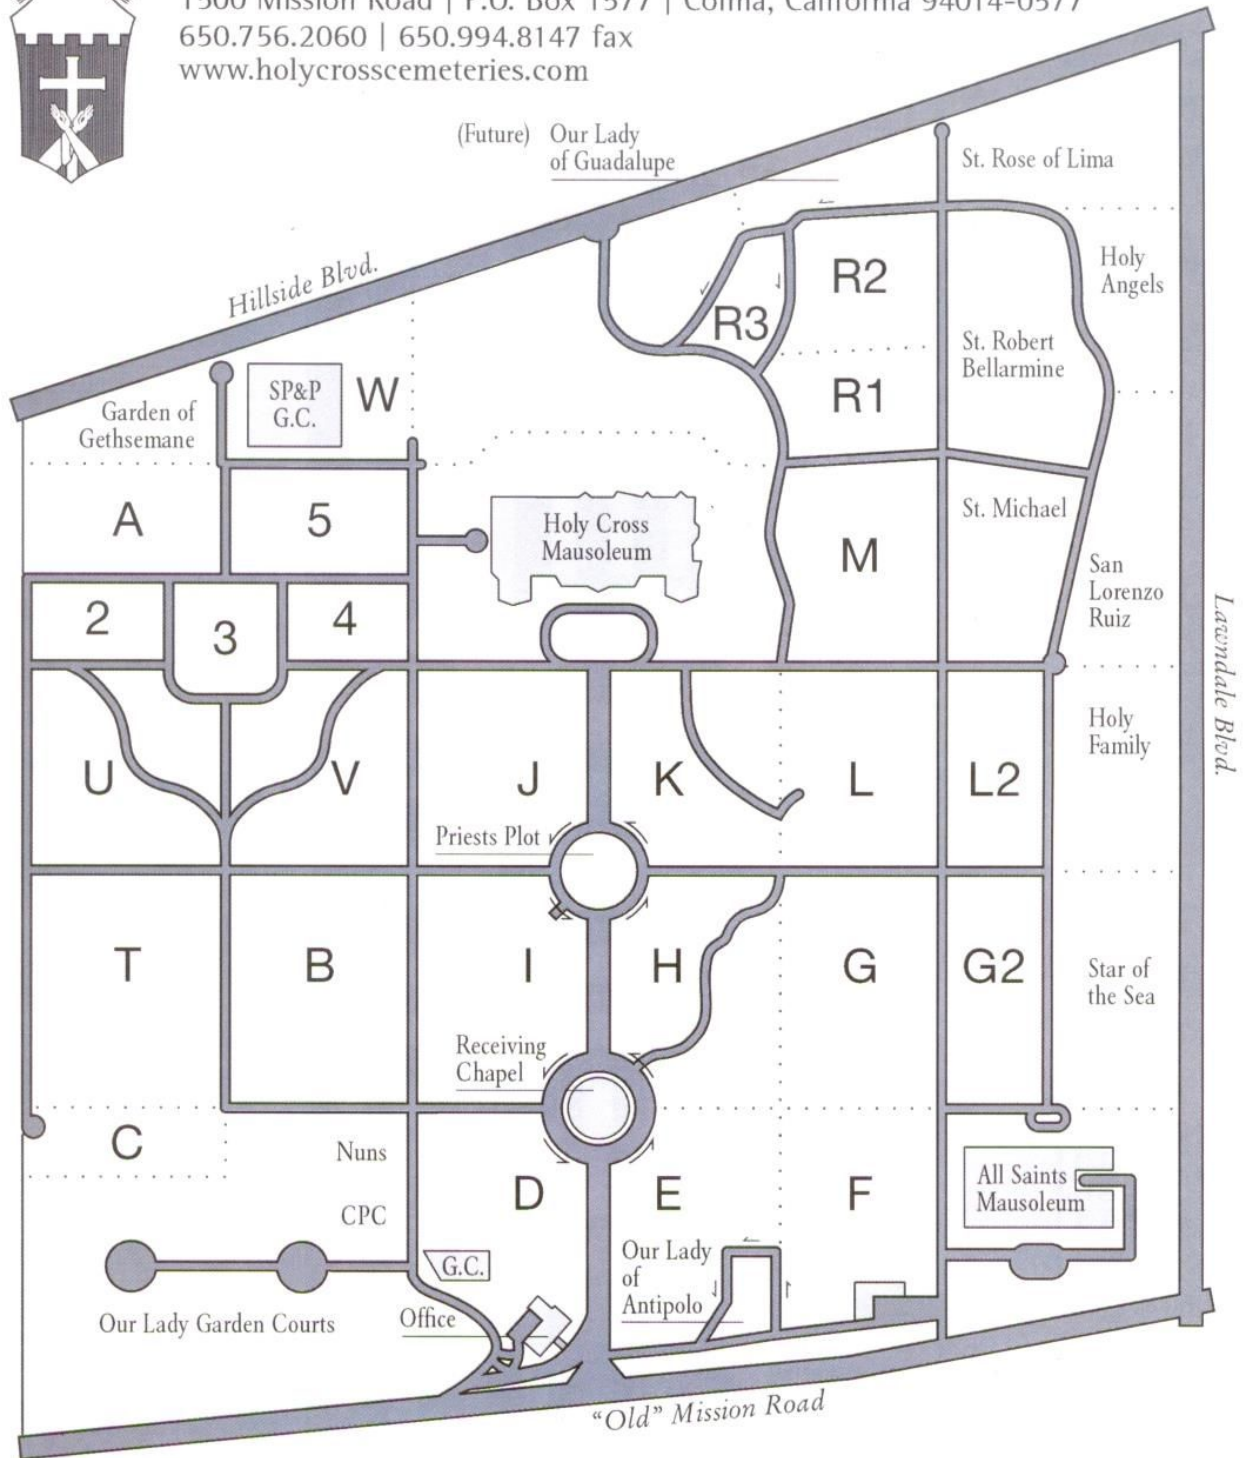

# HOLY CROSS CATHOLIC CEMETERY

1500 Mission Road | P.O. Box 1577 | Colma, California 94014-0577  
650.756.2060 | 650.994.8147 fax  
www.holycrosscemeteries.com

## Location Information

Name of Deceased  Date of Burial

Section  Row  Area  Plot  Grave